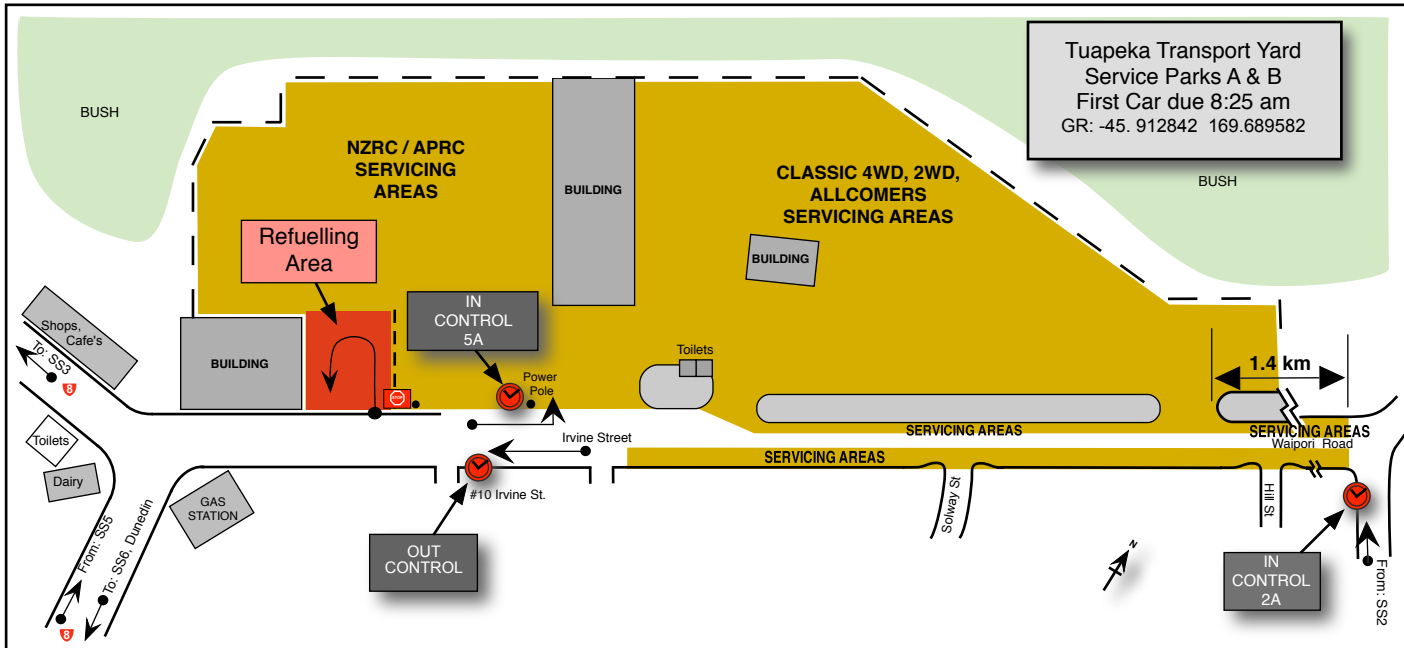

Central Machine Hire  
Otago Rally 2026  
Refuel Areas Map

Rally Otago 2026  
Rally Route

Saturday 11th April

Saturday 11th April

Sunday 12th April