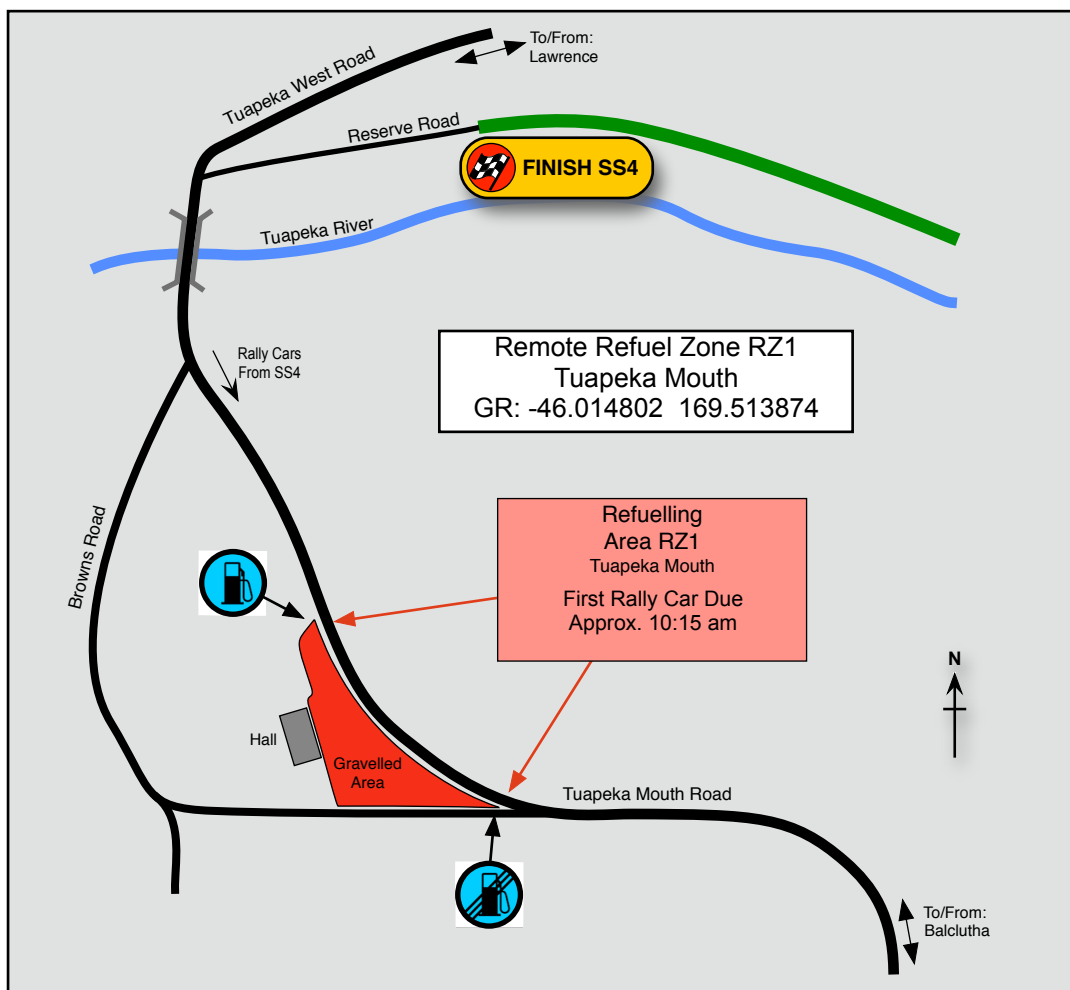

Central Machine Hire  
Otago Rally 2026  
Refuel Areas Map

Rally Otago 2026  
Rally Route

Saturday 11th April

Saturday 11th April

Sunday 12th April