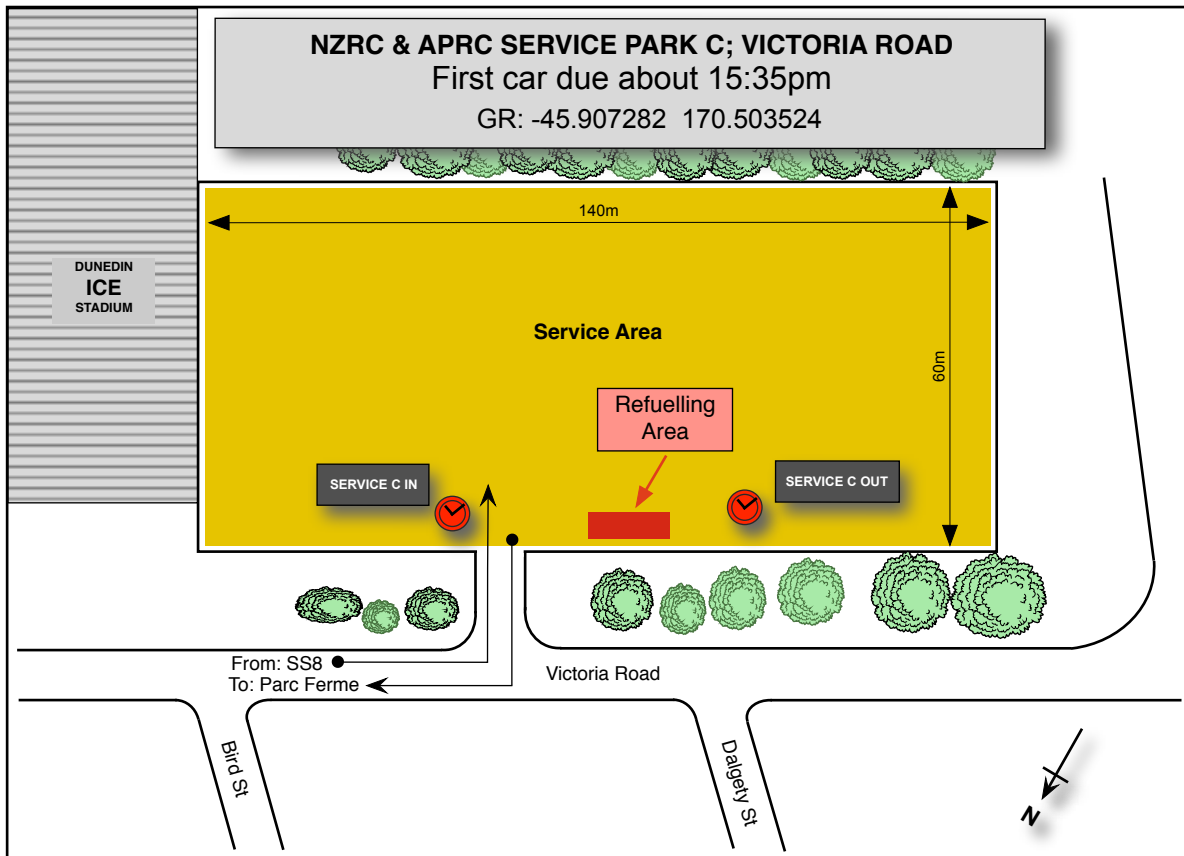

Central Machine Hire  
Otago Rally 2026  
Refuel Areas Map

Rally Otago 2026  
Rally Route

Saturday 11th April

Saturday 11th April

Sunday 12th April