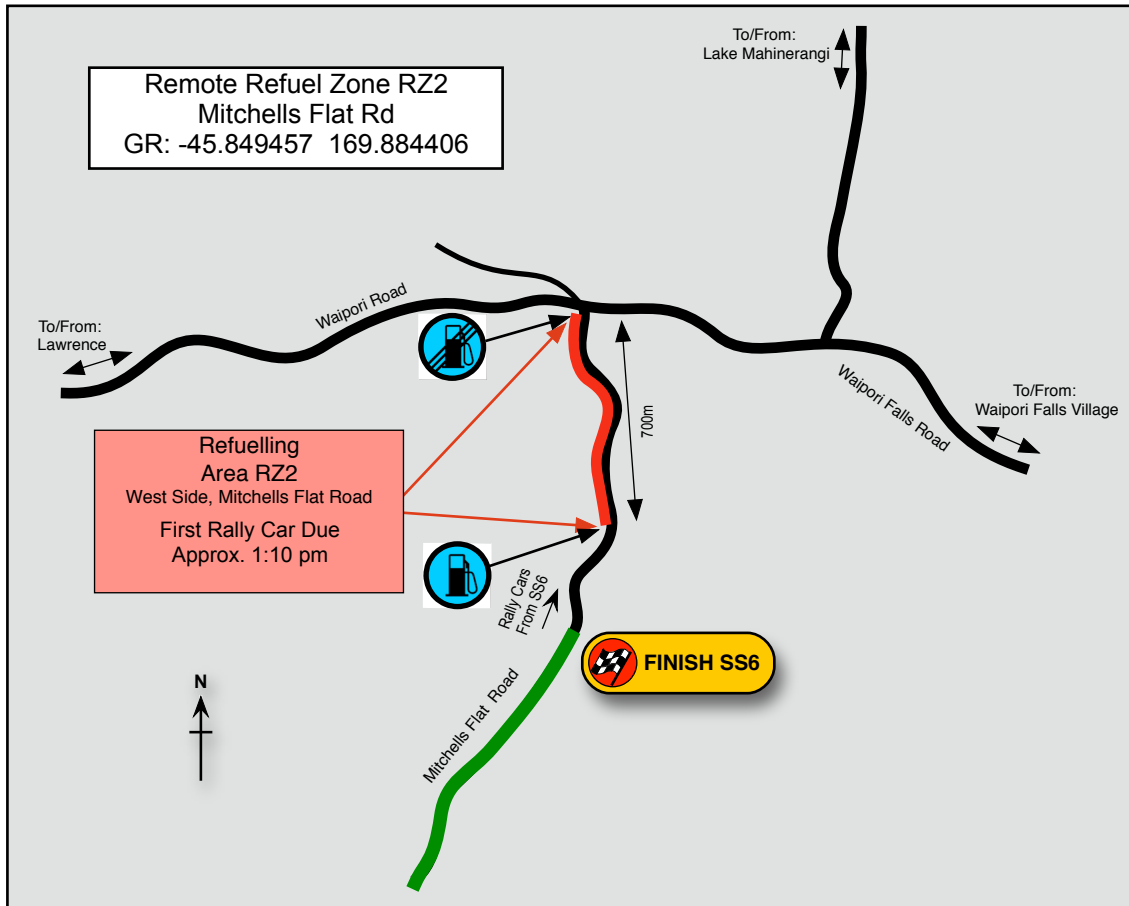

Central Machine Hire  
Otago Rally 2026  
Refuel Areas Map

Rally Otago 2026  
Rally Route

Saturday 11th April

Saturday 11th April

Sunday 12th April