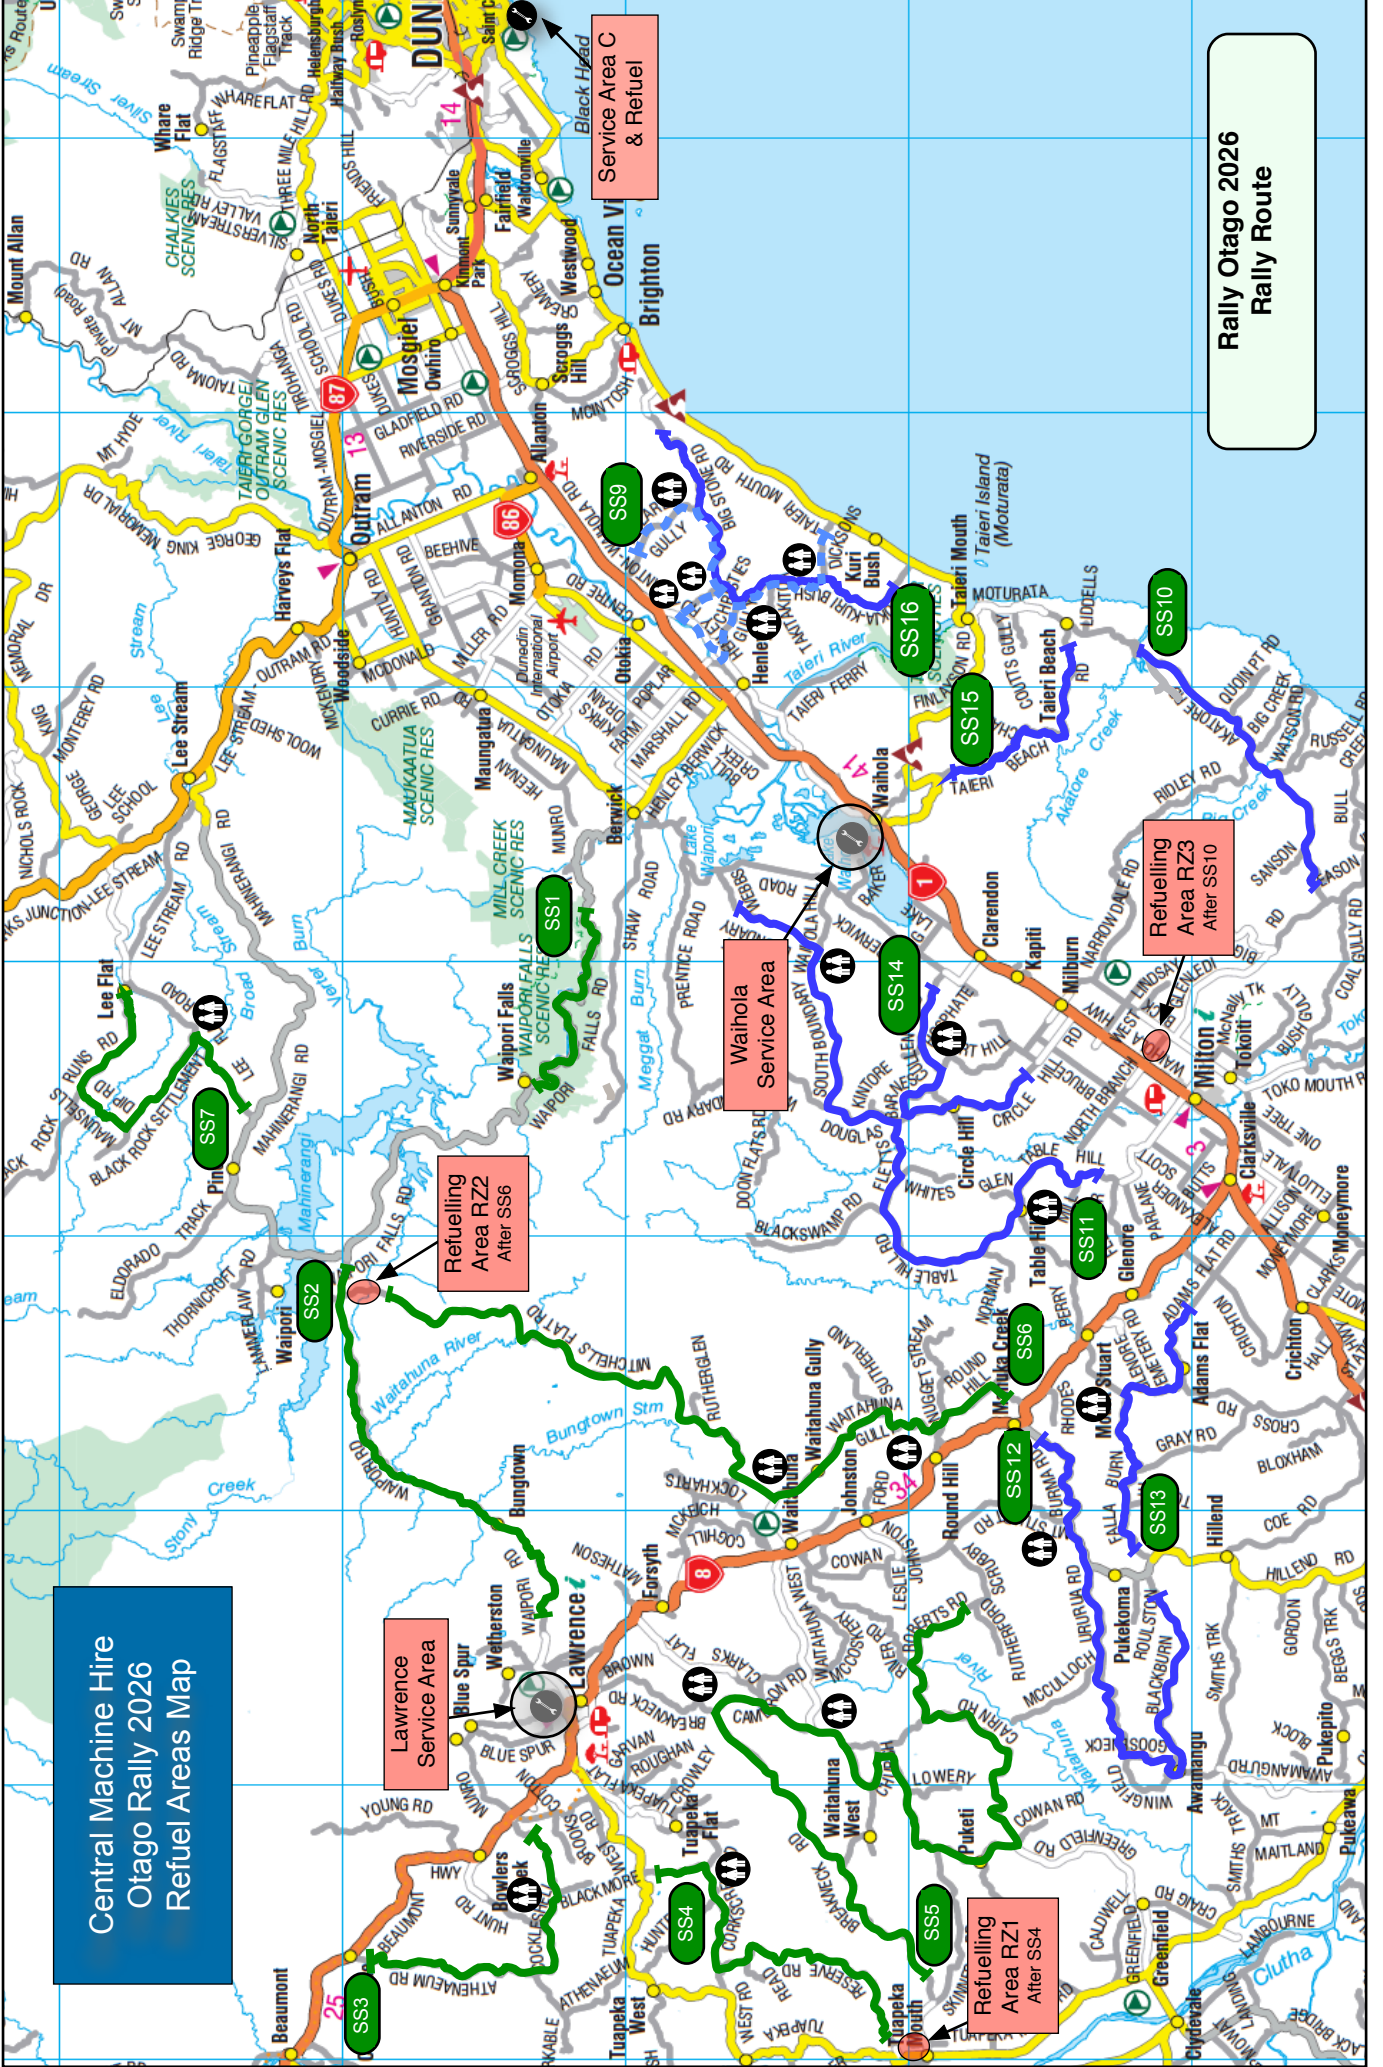

Central Machine Hire  
Otago Rally 2026  
Refuel Areas Map

Rally Otago 2026  
Rally Route

Saturday 11th April

Saturday 11th April

Sunday 12th April